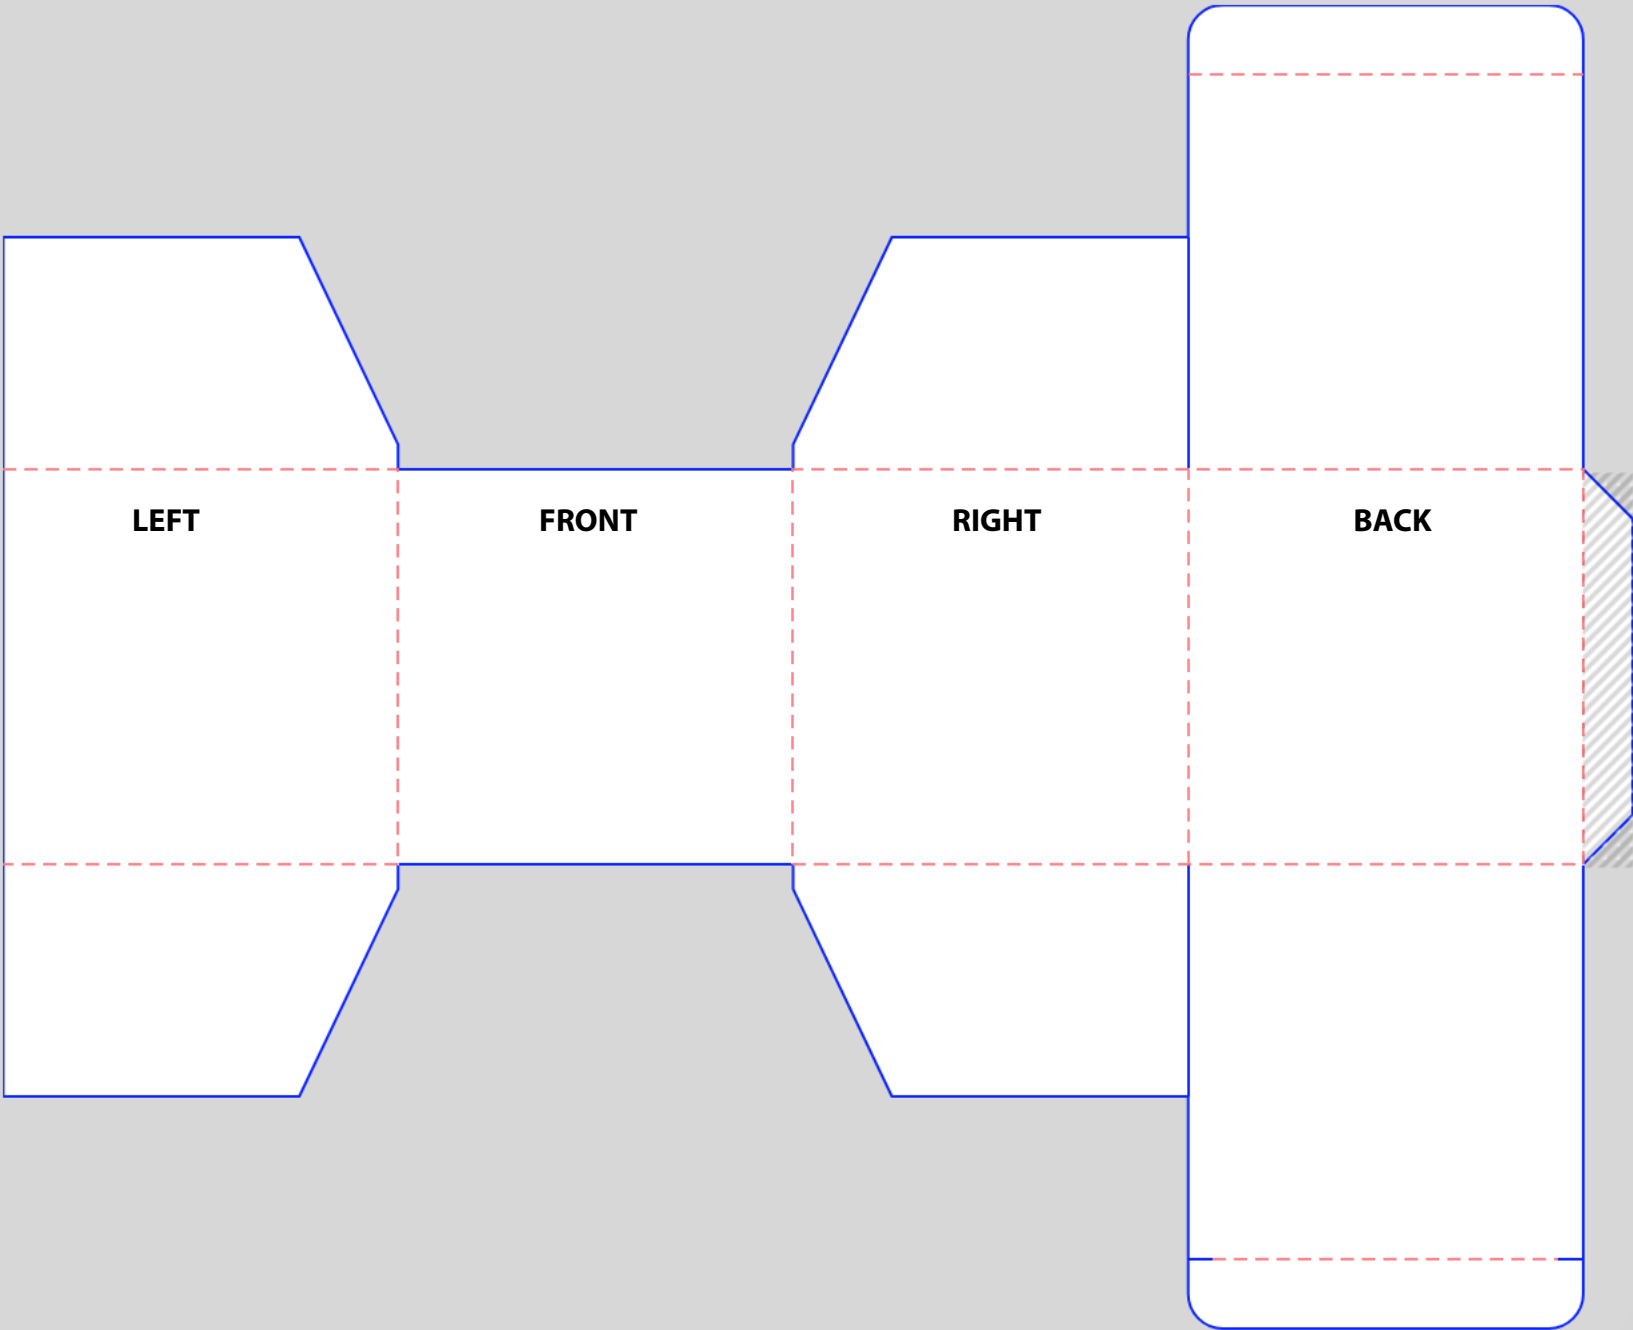

Direct Imprinted Packaging Box 4x4x4"

Minimum Text 10 pts
Remember to outline fonts and embed the design.