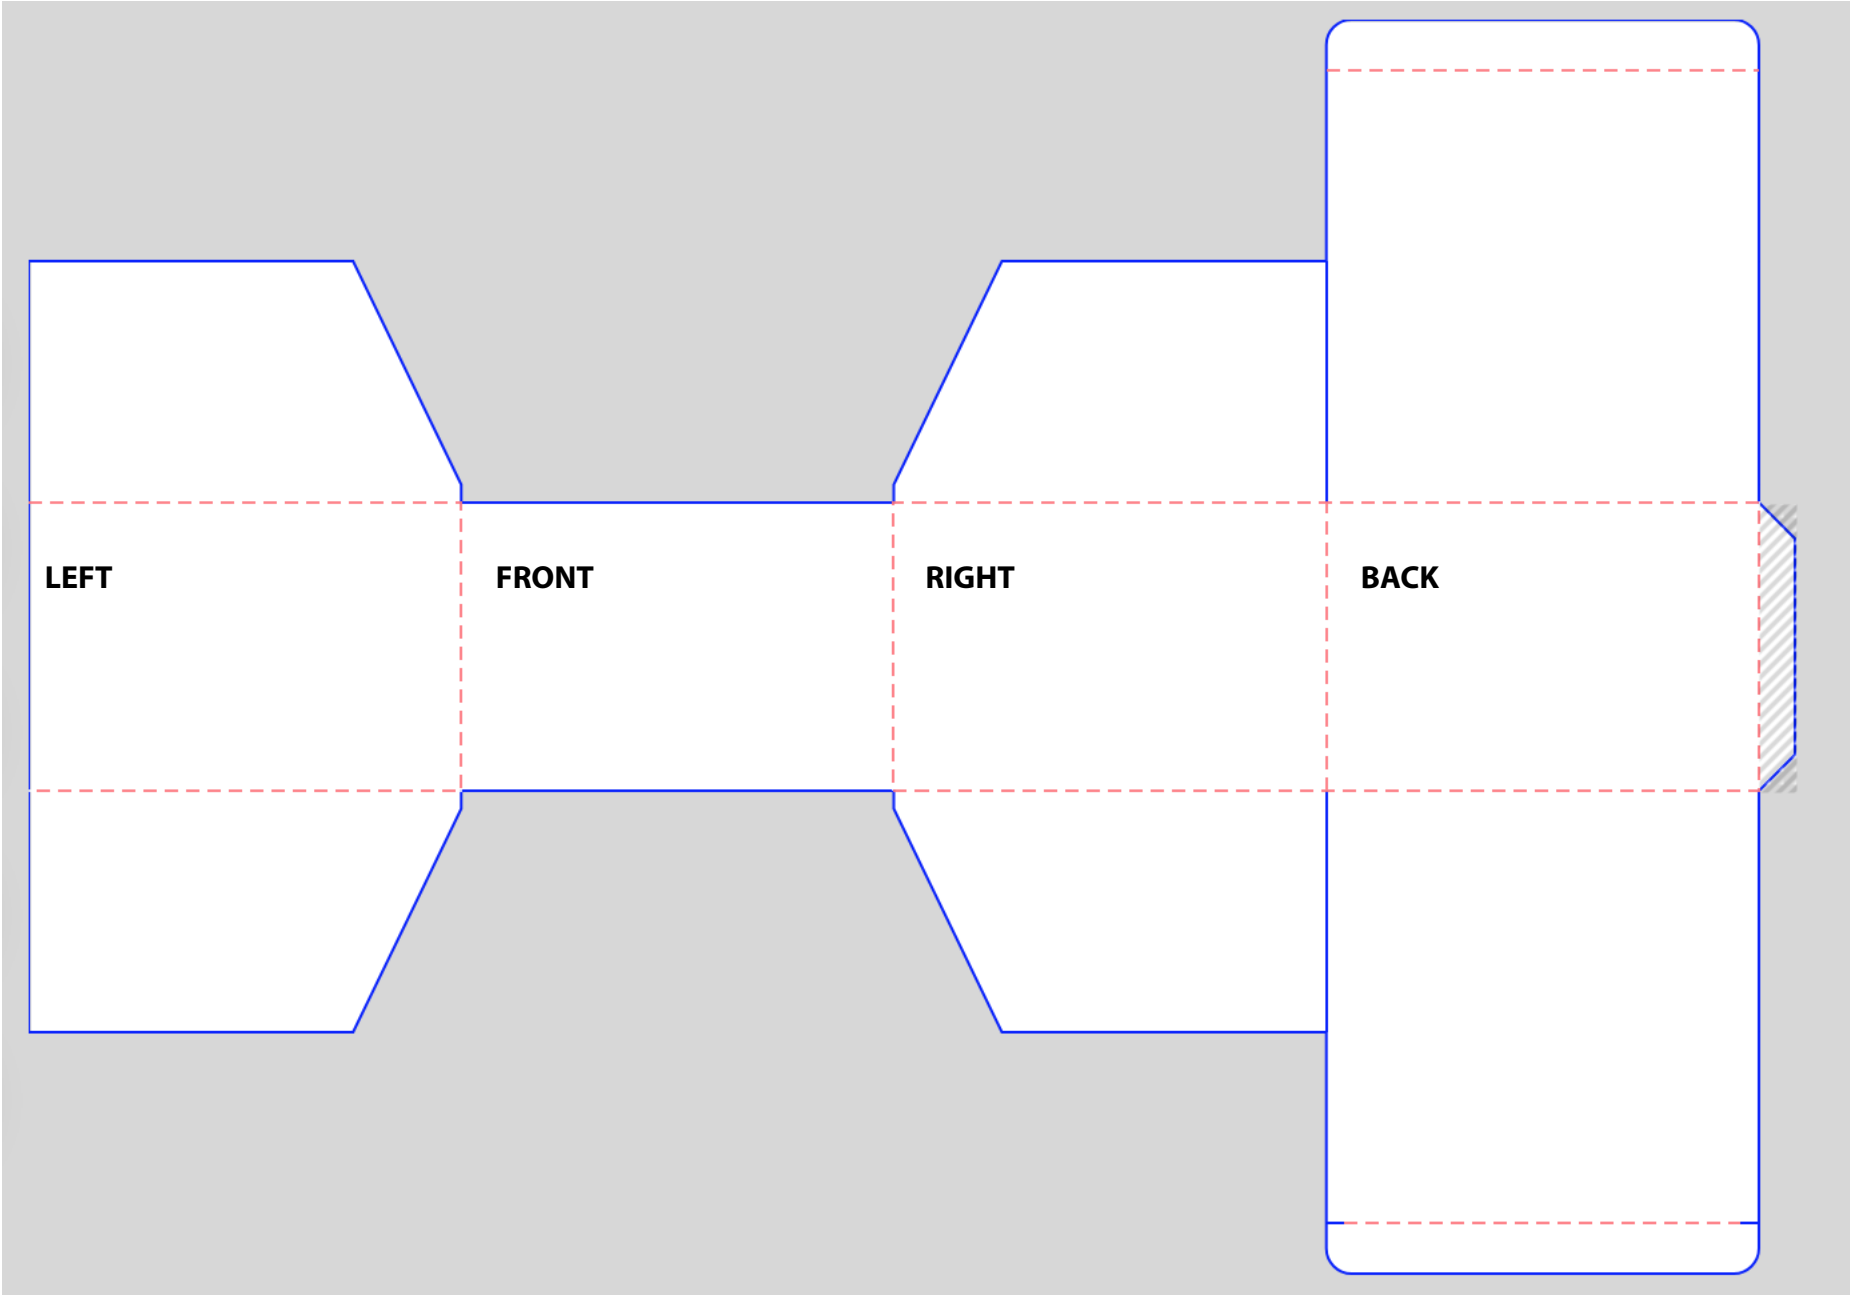

# Direct Imprinted Packaging Box 6x6x4"

**Minimum Text 10 pts**  
**Remember to outline fonts and embed the design.**