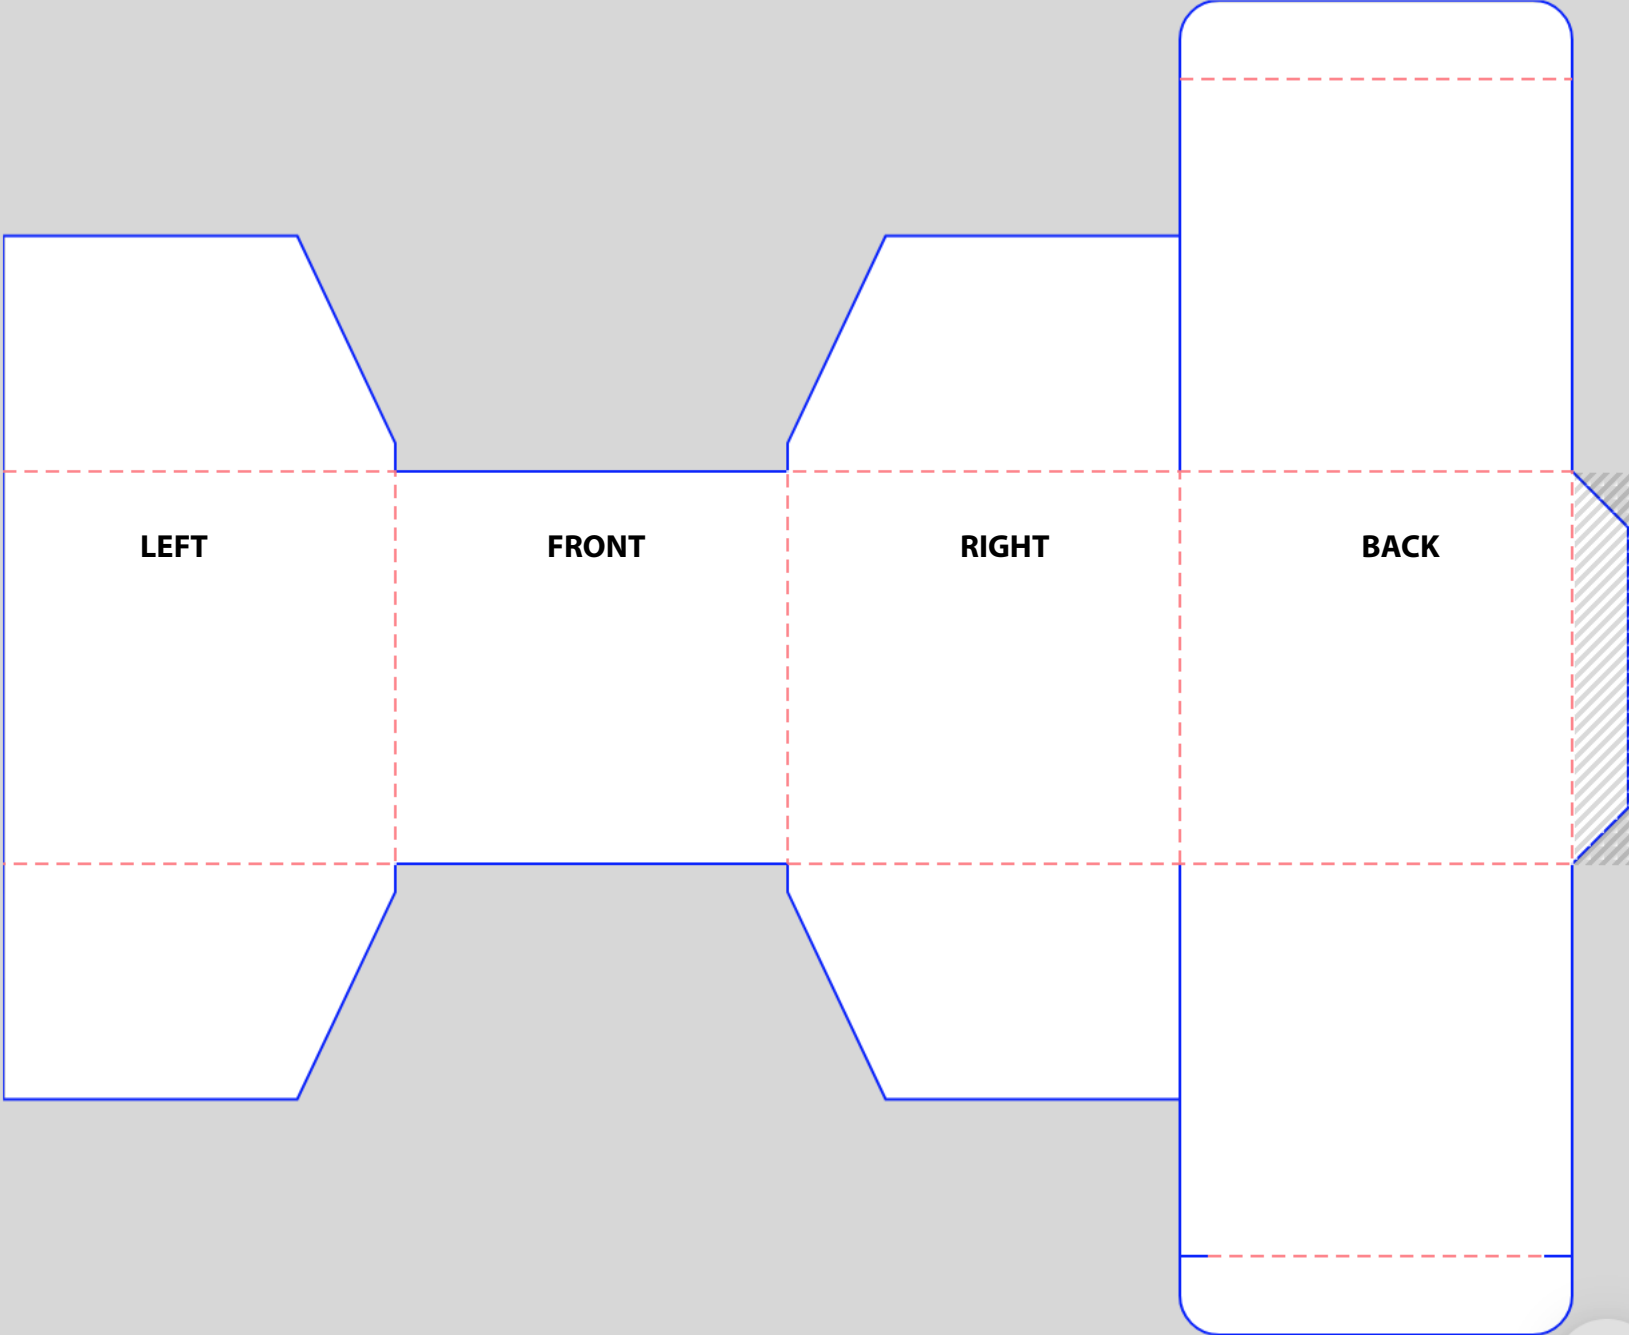

# Direct Imprinted Packaging Box 3.5x3.5x3.5"

**Minimum Text 10 pts**  
**Remember to outline fonts and embed the design.**